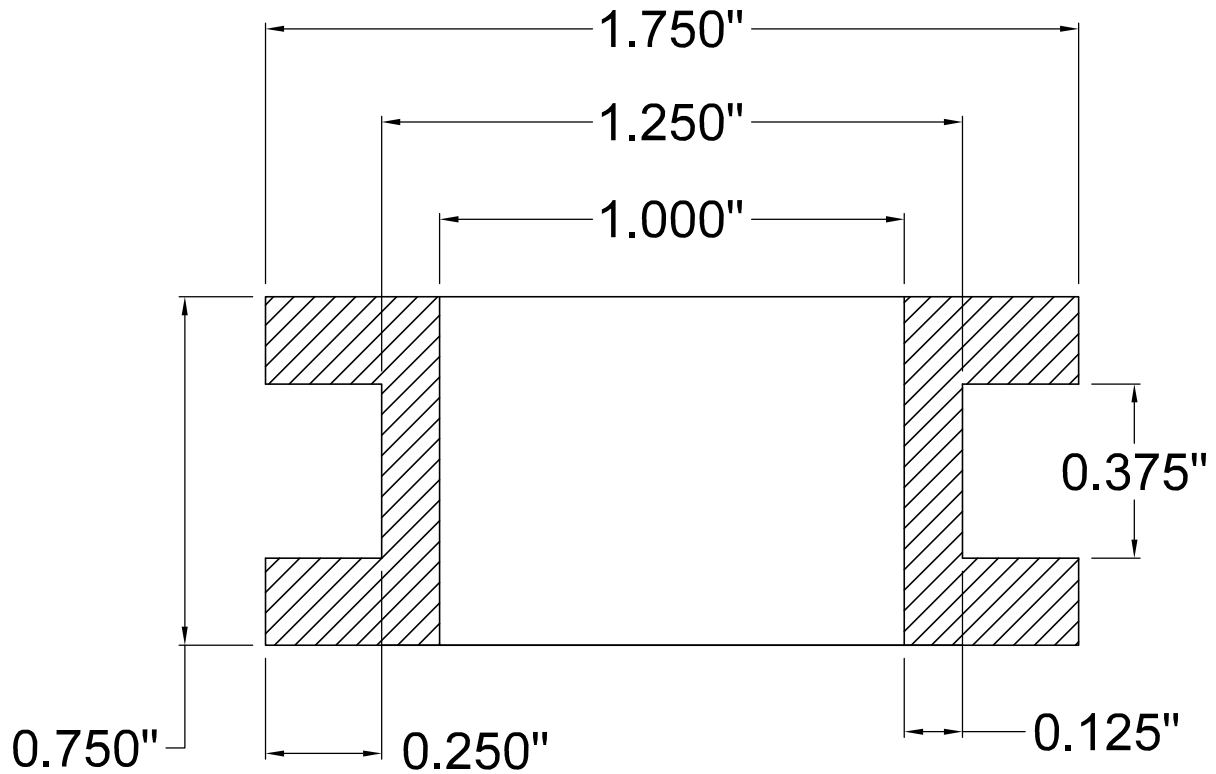

Novia
A Division of C&P
1 Northwestern Dr.
Salem, NH 03079
Ph: 603-898-8600
Fax: 603-898-2755
sales@cp-novia.com

PROJECT: _____
CUSTOMER: _____

1"
GROMMET
10099
8/22/16

CERTIFICATION DATA

BY:

DATE:

DWG#: